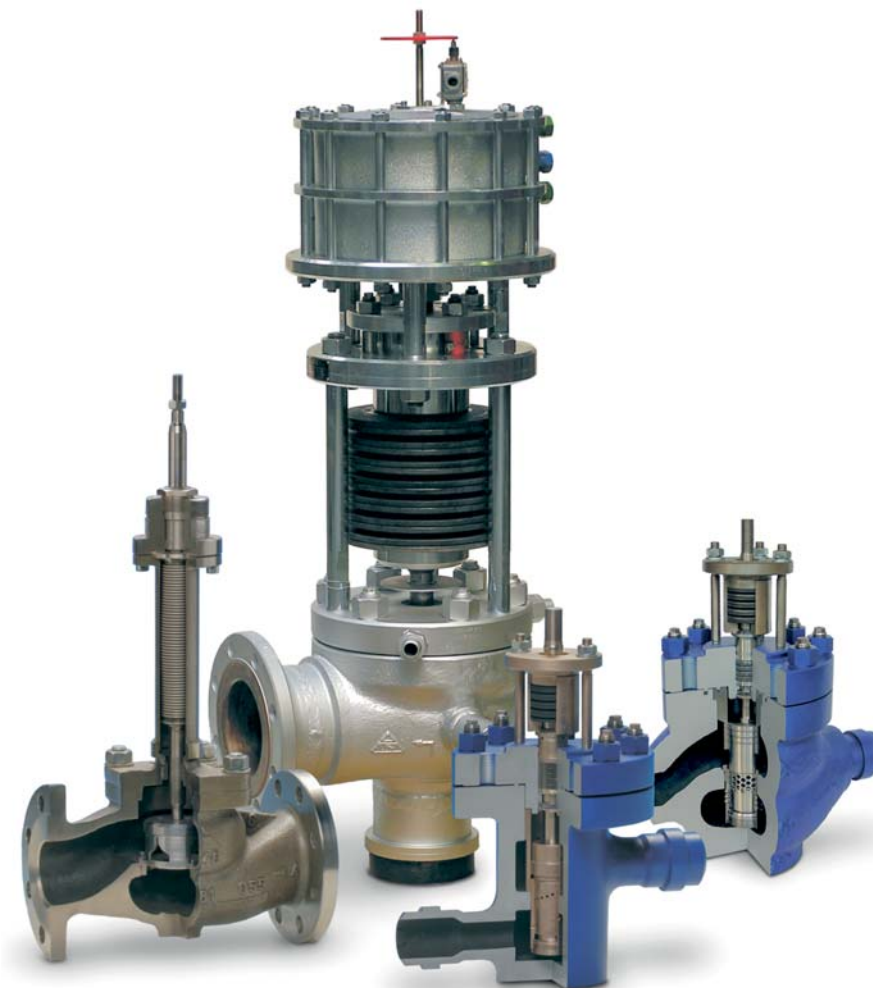

Foreign references

- Nuclear power plant Kozloduj (Bulgaria)
- Nuclear power plant Paks (Hungary)
- Nuclear power plant Mochovce (Slovakia)
- Nuclear power plant Jaslovské Bohunice (Slovakia)

LDM, spol. s r.o.

Litomyšlská 1378
56002 Česká Třebová
Czech Republic

tel.: +420 465 502 511
fax: +420 465 533 101
E-mail: sale@ldm.cz